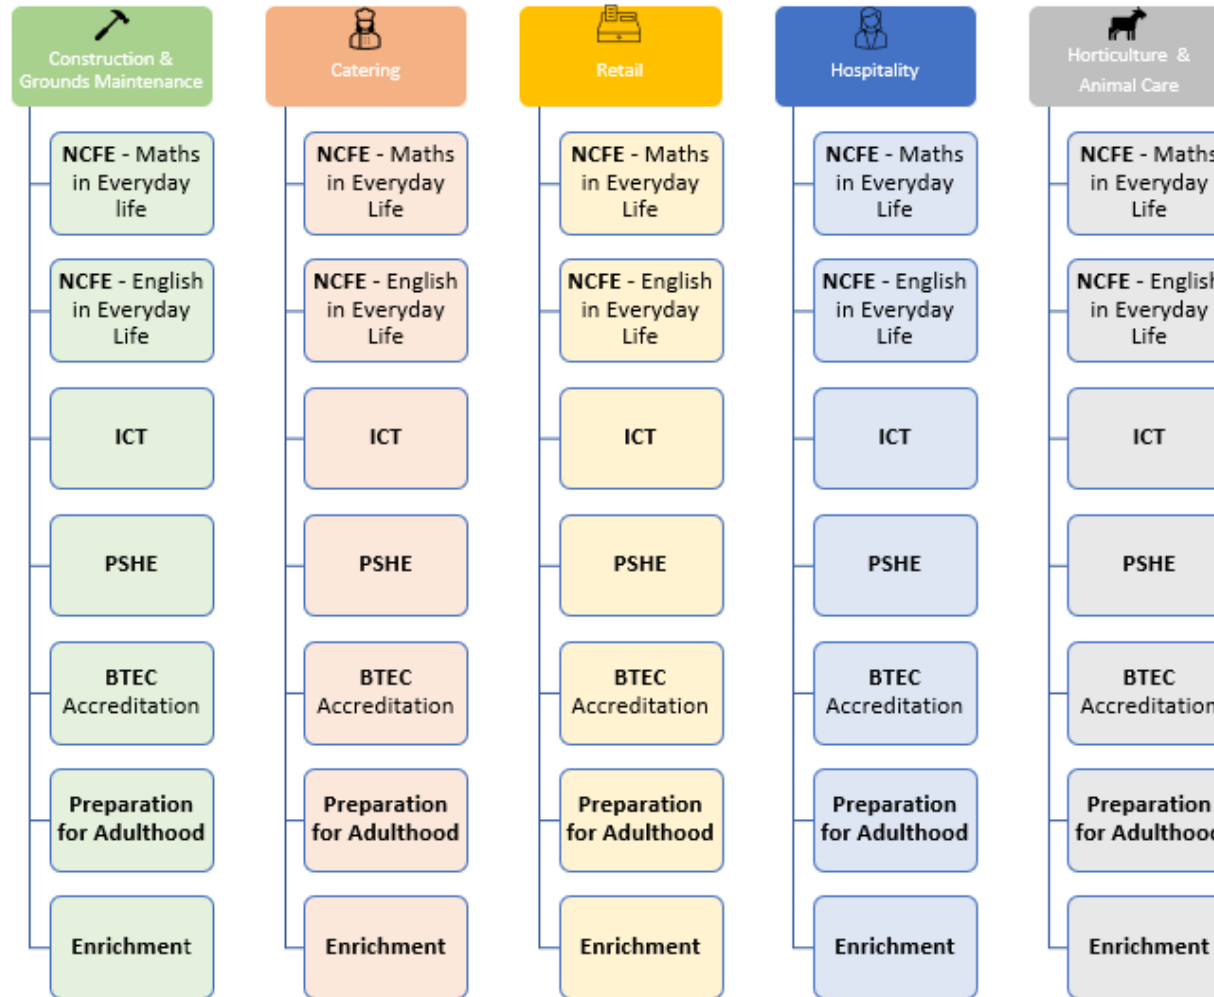

Pathway 1 – Learning for Life

+ Minimum of 2 days' work experience + Bolt on accreditations suitable to pathway
+ Skills Builder